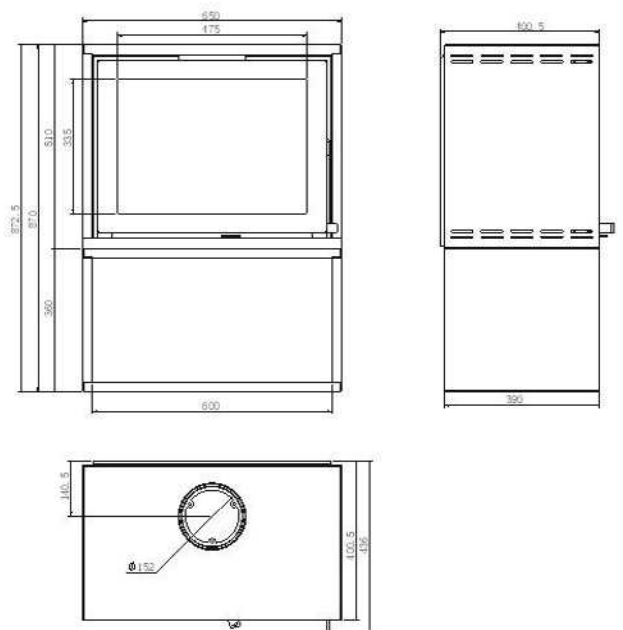

Taurus SI Freestanding
Wood Burning Stove

Airwash for clean glass, Secondary combustion for greater efficiency and heat output, Convection Unit, Vermiculate Firebricks / Steel top baffle.

SPECIFICATION

Fuel:	Wood Logs
Efficiency:	73%
Max. Heating Output:	9 KW / 360 Meters cubed
Flue Size	150 mm dia
Metallic Black	