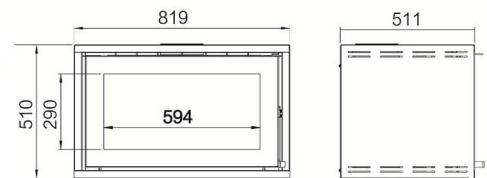

## SPECIFICATION

Maximum Heat Output 13 KW / approx 450 cubic meters

Airwash for clean glass  
Secondary combustion for greater efficiency and heat output

Convection Unit

Large loadbay for logs up to 55cm

Can be used as Freestanding or an insert

Dimensions with trim:  
880 mm wide  
570 mm high