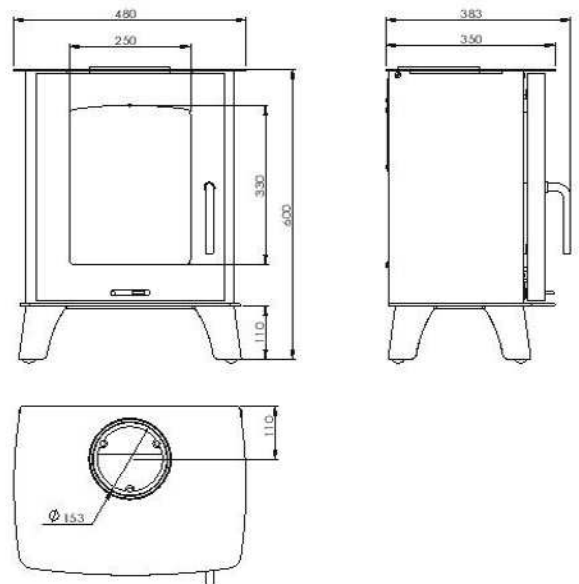

Deco Mini CWF4 Wood Burning Stove

Airwash for clean glass, Secondary combustion for greater efficiency and heat output, Convection Unit, Vermiculate Firebricks / Steel top baffle, Flue out top or rear

SPECIFICATION

Fuel:	Wood Logs
Efficiency:	73%
Max. Heating Output:	6 kw / 240 cubic meter
Venting:	150 mm dia
Colour	Metallic Black
NET WT.:	75 kg
GROSS WT.:	80 kg

**FIRE PLACE
& APPLIANCE**

Ph: 021 790 2189

Email: info@fireplacecapetown.co.za