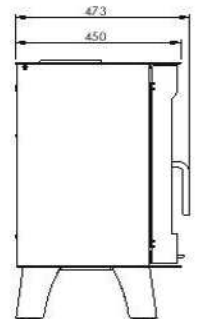

# Deco Maxi CWF4 Wood Burning Stove

**Canature** FIRE™

Airwash for clean glass, Secondary combustion for greater efficiency and heat output, Convection Unit, Vermiculate Firebricks / Steel top baffle, Flue out top or rear

## SPECIFICATION

Fuel:	Wood Logs
Efficiency:	75%
Max. Heating Output:	12 KW / 480 cubic meter
Venting:	150 mm dia
Colour	Metallic Black

**FIRE PLACE  
& APPLIANCE**

Ph: 021 790 2189

Email: info@fireplacecapetown.co.za