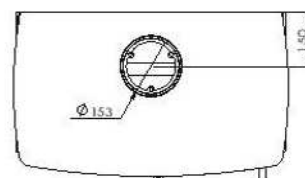

## SPECIFICATION

Fuel:	Wood Logs
Efficiency:	75%
Max. Heating Output:	12 KW / 480 cubic meter
Venting:	150 mm dia
Colour	Metallic Black

**FIRE PLACE  
& APPLIANCE**

Ph: 021 790 2189

Email: info@fireplacecapetown.co.za