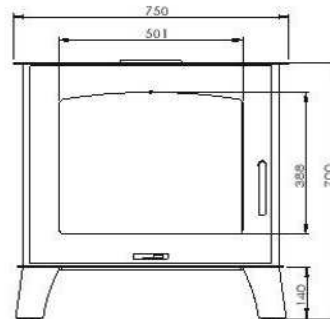

## SPECIFICATION

Fuel:	Wood Logs
Efficiency:	75%
Max. Heating Output:	12 KW / 480 cubic meter
Venting:	150 mm dia
Colour	Metallic Black

**FIRE PLACE  
& APPLIANCE**

Ph: 021 790 2189

Email: info@fireplacecapetown.co.za