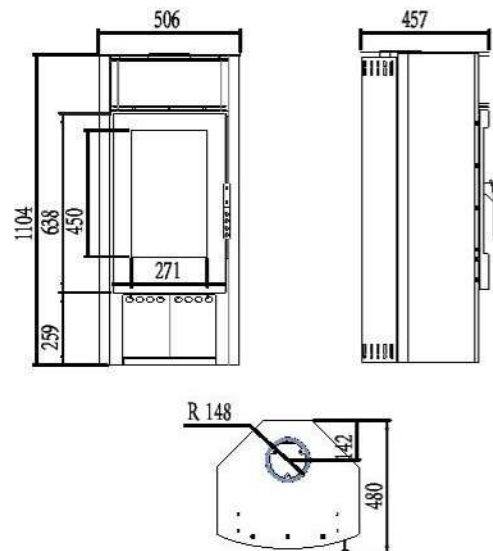

Aries CWF 100 Wood Burning Stove

Canature FIRE™

Freestanding wall or corner unit

SPECIFICATION

Heat Output 10 KW / 380 cubic meters
Efficiency 75%
Flue Outlet 150 mm top or rear
Metallic Black
Vermiculite Firebrick Linings
Convection Unit
Secondary Combustion
Air Wash on Glass
Excellent option for Corner type installations